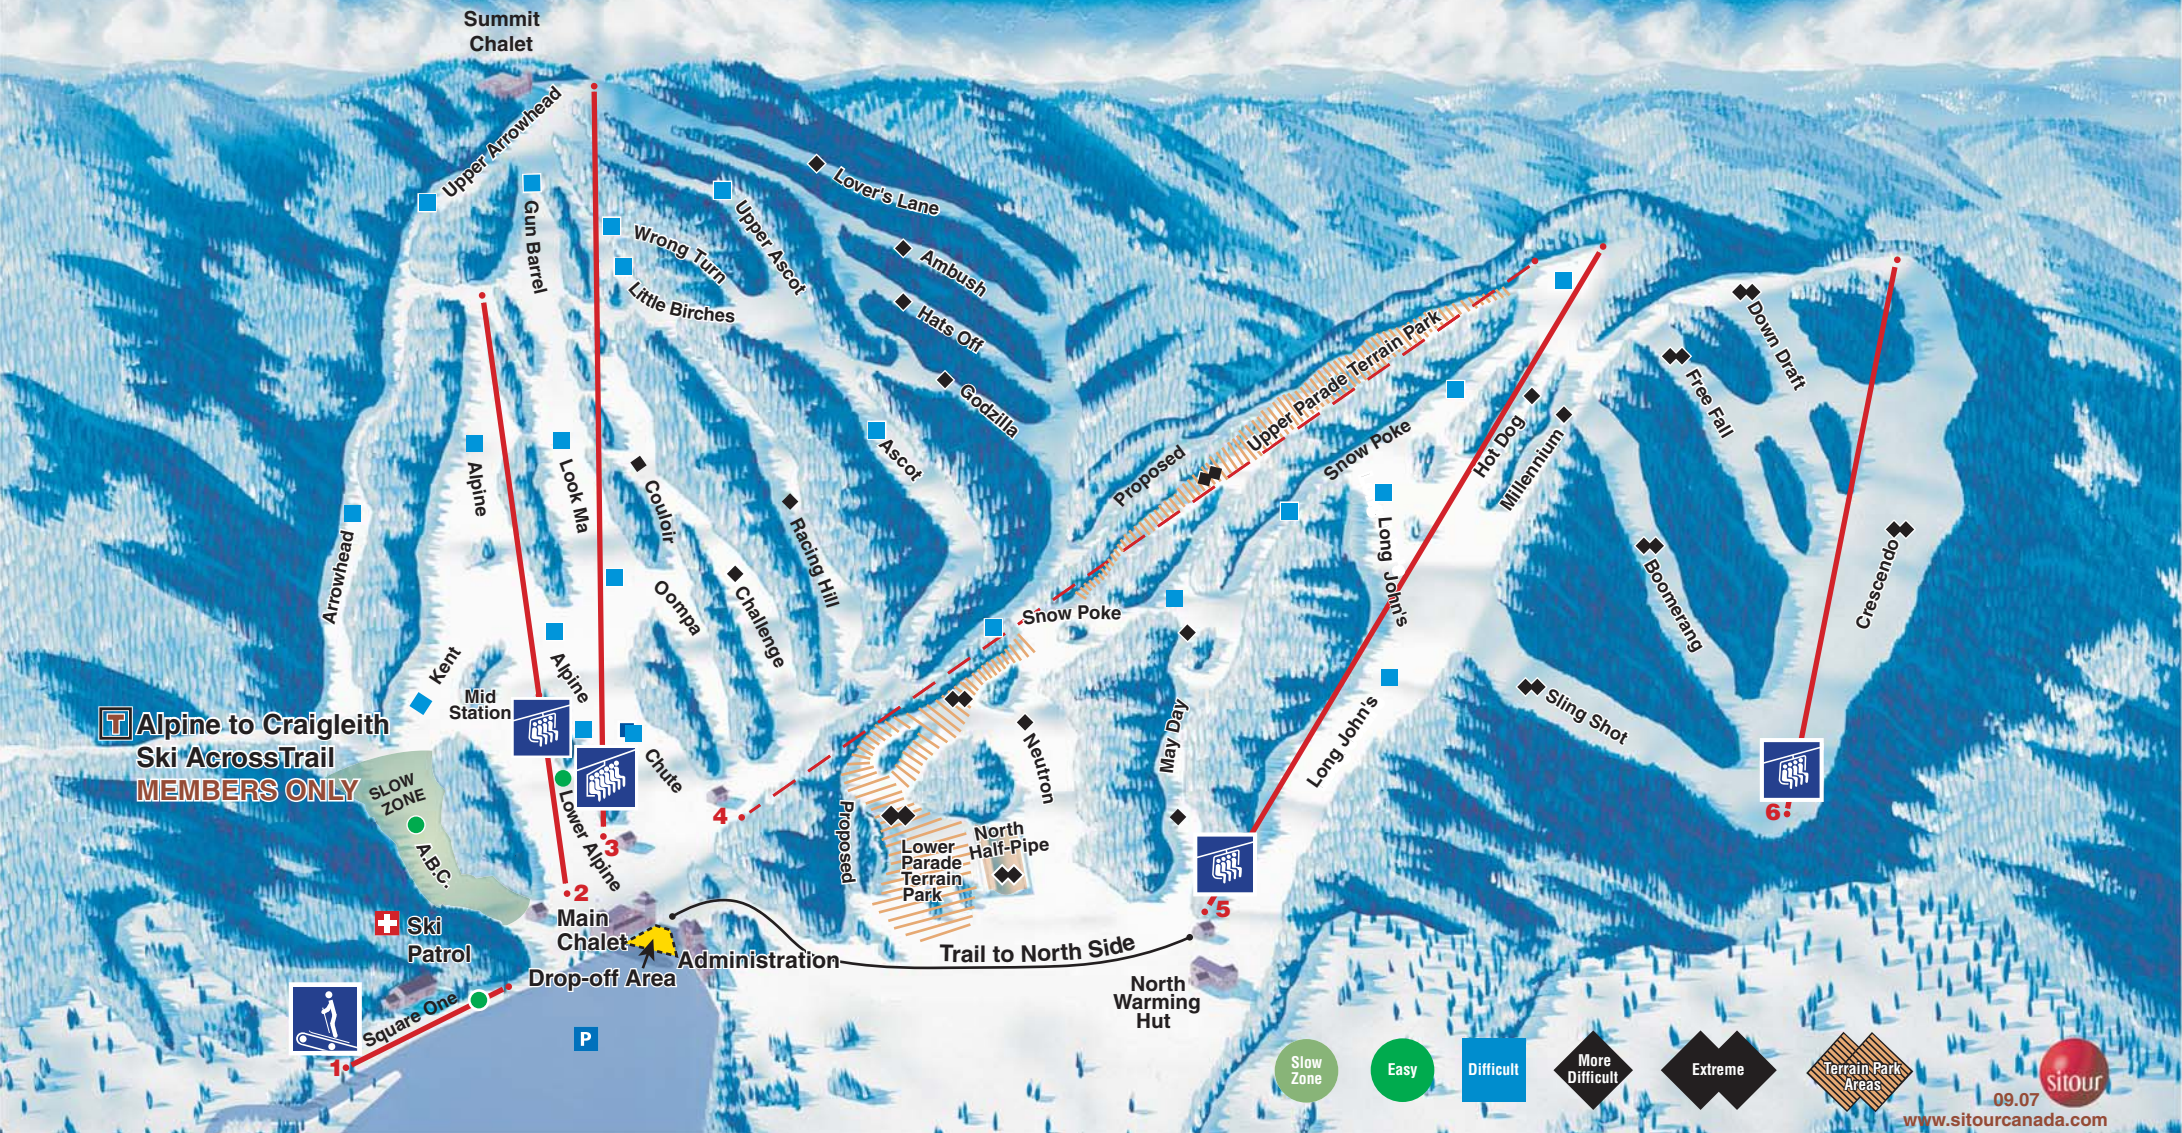

ALPINE

LIFTS

- 1 Square One (Moving Sidewalk)
- 2 Arrowhead Chair (Quad)
- 3 Summit Express (High-Speed Six Person)
- 4 Valley Chair (Future)
- 5 Millennium Chair (Quad)
- 6 Steeps Chair (Quad)

TRAILS

- | | | | | |
|---------------------|---------------------|----------------------|----------------------|-----------------------------------|
| 1 ■ Upper Arrowhead | 9 ■ Oompa | 17 ■ Ascot | 25 ◆ North Half Pipe | 33 ◆ Free Fall |
| 2 ■ Arrowhead | 10 ■ Chute | 18 ◆ Godzilla | 26 ◆ Neutron | 34 ◆ Down Draft |
| 3 ■ Kent | 11 ■ Upper Ascot | 19 ◆ Hats Off | 27 ◆ May Day | 35 ◆ Crescendo |
| 4 ● A.B.C. | 12 ■ Wrong Turn | 20 ◆ Ambush | 28 ■ Long John's | ■ Ski Across Trail (MEMBERS ONLY) |
| 5 ■ Alpine | 13 ■ Little Birches | 21 ◆ Lover's Lane | 29 ◆ Hot Dog | |
| 6 ■ Gun Barrel | 14 ◆ Couloir | 22 ■ Snow Poke | 30 ◆ Millennium | |
| 7 ■ Look Ma | 15 ◆ Challenge | 23 ◆ Upper Parade TP | 31 ◆ Sling Shot | |
| 8 ● Lower Alpine | 16 ◆ Racing Hill | 24 ◆ Lower Parade TP | 32 ◆ Boomerang | |